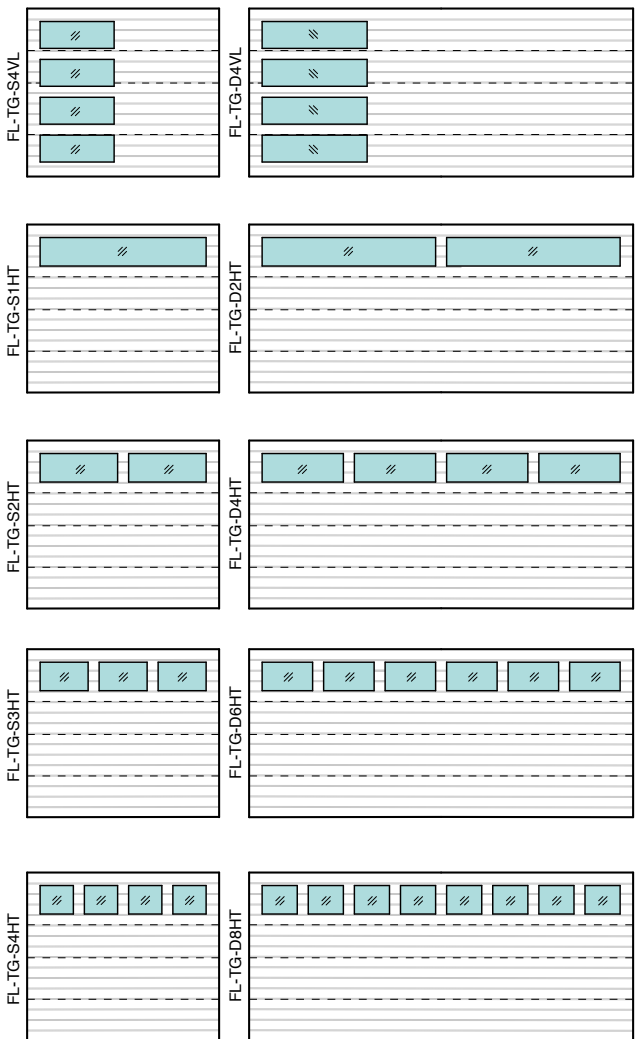

*Flush Tongue
 & Groove*

Flush Tongue & Groove 

© ALL MATERIAL IS COPYWRITTEN AND CANNOT BE TRANSFERRED TO A THIRD PARTY

*Standard pricing does not include wrought iron. For wrought iron pricing please reference the option tab.