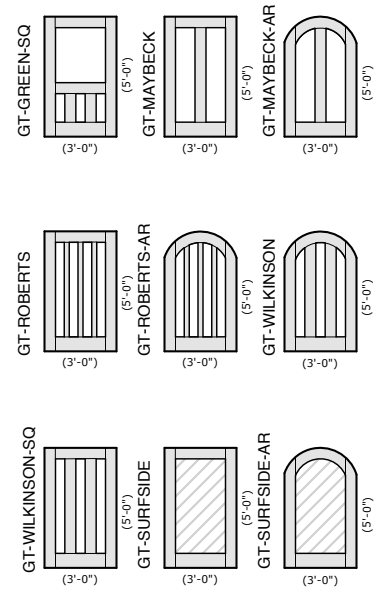

RANCH HOUSE DOORS *Spanish, Craftsman & Cape Cod,*
and Contemporary Collection
Gates

Redefining the Entrance™

Spanish, Craftsman & Cape Cod,
and Contemporary Collection
Gates

© ALL MATERIAL IS COPYWRITTEN AND CANNOT BE TRANSFERRED TO A THIRD PARTY
 *Standard pricing does not include wrought iron.
 For wrought iron pricing please reference the option tab.