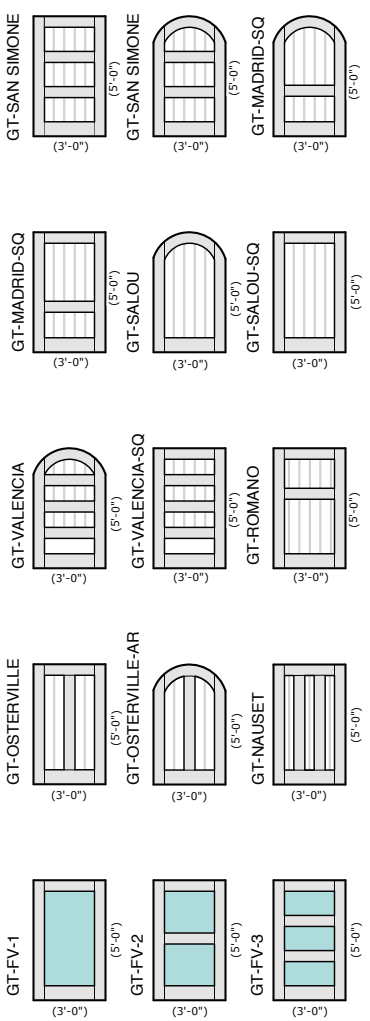

RANCH HOUSE DOORS *Spanish, Craftsman & Cape Cod,*
and Contemporary Collection
Gates

Redefining the Entrance™

Spanish, Craftsman & Cape Cod,
and Contemporary Collection
Gates

© ALL MATERIAL IS COPYWRITTEN AND CANNOT BE TRANSFERRED TO A THIRD PARTY
 *Standard pricing does not include wrought iron.
 For wrought iron pricing please reference the option tab.