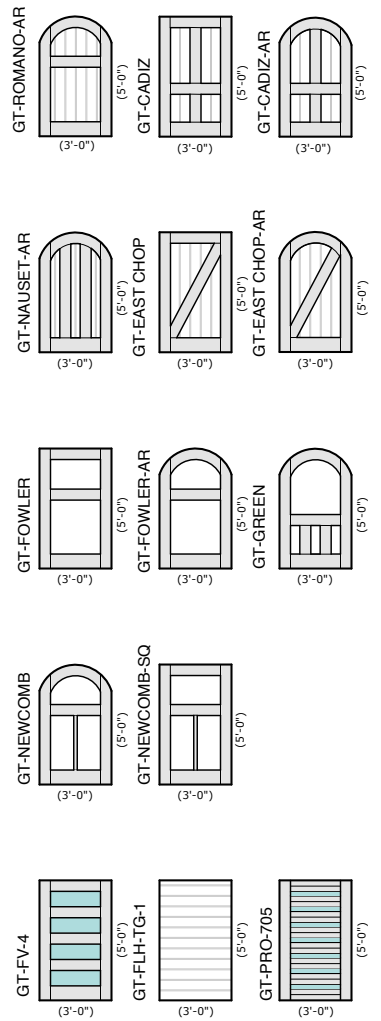

RANCH HOUSE DOORS *Spanish, Craftsman & Cape Cod,*
and Contemporary Collection
Gates

Redefining the Entrance™

Spanish, Craftsman & Cape Cod,
and Contemporary Collection
Gates

© ALL MATERIAL IS COPYWRITTEN AND CANNOT BE TRANSFERRED TO A THIRD PARTY
 *Standard pricing does not include wrought iron.
 For wrought iron pricing please reference the option tab.