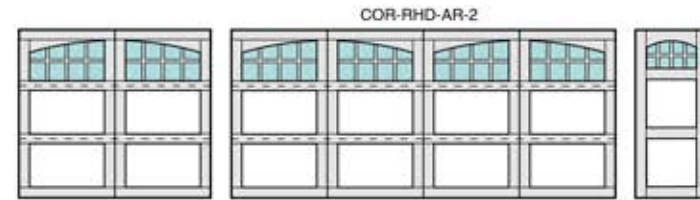

Coronado

RANCH HOUSE DOORS
SHD | Redefining the Entrance™

1527 POMONA ROAD
 CORONA, CA 92880
 O (951) 278-2884
 F (951) 278-2886

WASHINGTON OFFICE:
 O (360) 318-1319

© ALL MATERIAL IS COPYRIGHTED AND CANNOT BE TRANSFERRED TO A THIRD PARTY

DRAWINGS REPRESENT 16' X 7' DOUBLE AND 8' X 7' SINGLE DOORS. ALL DOORS DRAWN ARE 3 SECTIONS. MANY OTHER SIZES AVAILABLE. ALL DOORS THAT EXCEED 7' 0" TALL WILL BE 4 SECTIONS. FOR INFORMATION ON HOW MANY SECTIONS YOUR DOOR WILL BE, PLEASE CONTACT RANCH HOUSE DOORS.