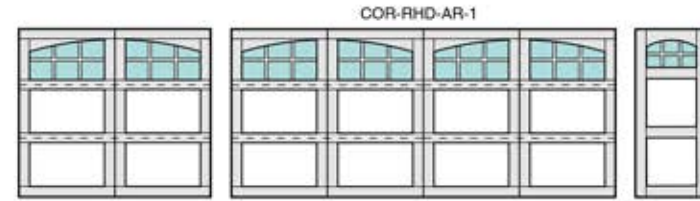

Coronado

RANCH HOUSE DOORS
SHD | Redefining the Entrance™

1527 POMONA ROAD
 CORONA, CA 92880
 O (951) 278-2884
 F (951) 278-2886

WASHINGTON OFFICE:
 O (360) 318-1319

© ALL MATERIAL IS COPYRIGHTED AND CANNOT BE TRANSFERRED TO A THIRD PARTY

DRAWINGS REPRESENT 16' X 7' DOUBLE AND 8' X 7' SINGLE DOORS. ALL DOORS DRAWN ARE 3 SECTIONS. MANY OTHER SIZES AVAILABLE. ALL DOORS THAT EXCEED 7' 0" TALL WILL BE 4 SECTIONS. FOR INFORMATION ON HOW MANY SECTIONS YOUR DOOR WILL BE, PLEASE CONTACT RANCH HOUSE DOORS.