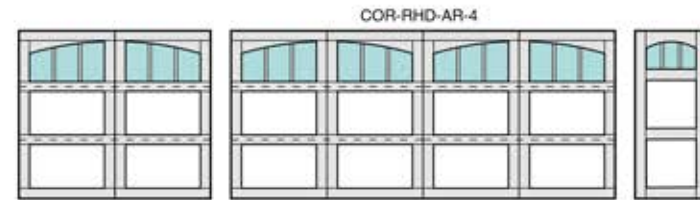

Coronado

RANCH HOUSE DOORS
SHD | Redefining the Entrance™

1527 POMONA ROAD
 CORONA, CA 92880
 O (951) 278-2884
 F (951) 278-2886

WASHINGTON OFFICE:
 O (360) 318-1319

© ALL MATERIAL IS COPYRIGHTED AND CANNOT BE TRANSFERRED TO A THIRD PARTY

DRAWINGS REPRESENT 16' X 7' DOUBLE AND 8' X 7' SINGLE DOORS. ALL DOORS DRAWN ARE 3 SECTIONS. MANY OTHER SIZES AVAILABLE. ALL DOORS THAT EXCEED 7' 0" TALL WILL BE 4 SECTIONS. FOR INFORMATION ON HOW MANY SECTIONS YOUR DOOR WILL BE, PLEASE CONTACT RANCH HOUSE DOORS.