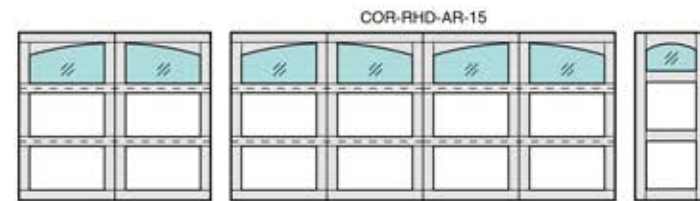

Coronado

RANCH HOUSE DOORS
SHD | Redefining the Entrance™

1527 POMONA ROAD
 CORONA, CA 92880
 O (951) 278-2884
 F (951) 278-2886

WASHINGTON OFFICE:
 O (360) 318-1319

© ALL MATERIAL IS COPYRIGHTED AND CANNOT BE TRANSFERRED TO A THIRD PARTY

DRAWINGS REPRESENT 16' X 7' DOUBLE AND 8' X 7' SINGLE DOORS. ALL DOORS DRAWN ARE 3 SECTIONS. MANY OTHER SIZES AVAILABLE. ALL DOORS THAT EXCEED 7' 0" TALL WILL BE 4 SECTIONS. FOR INFORMATION ON HOW MANY SECTIONS YOUR DOOR WILL BE, PLEASE CONTACT RANCH HOUSE DOORS.