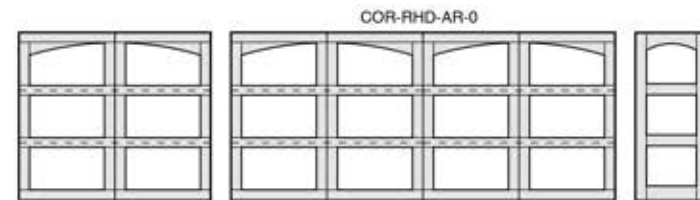

Coronado

RANCH HOUSE DOORS
SHD | Redefining the Entrance™

1527 POMONA ROAD
 CORONA, CA 92880
 O (951) 278-2884
 F (951) 278-2886

WASHINGTON OFFICE:
 O (360) 318-1319

© ALL MATERIAL IS COPYRIGHTED AND CANNOT BE TRANSFERRED TO A THIRD PARTY

DRAWINGS REPRESENT 16' X 7' DOUBLE AND 8' X 7' SINGLE DOORS. ALL DOORS DRAWN ARE 3 SECTIONS. MANY OTHER SIZES AVAILABLE. ALL DOORS THAT EXCEED 7' 0" TALL WILL BE 4 SECTIONS. FOR INFORMATION ON HOW MANY SECTIONS YOUR DOOR WILL BE, PLEASE CONTACT RANCH HOUSE DOORS.