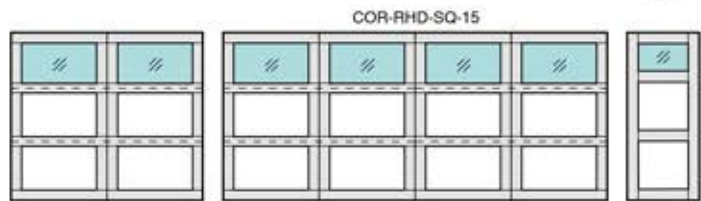

Coronado

RANCH HOUSE DOORS
SHD | Redefining the Entrance™

1527 POMONA ROAD
 CORONA, CA 92880
 O (951) 278-2884
 F (951) 278-2886

WASHINGTON OFFICE:
 O (360) 318-1319

© ALL MATERIAL IS COPYRIGHTED AND CANNOT BE TRANSFERRED TO A THIRD PARTY

DRAWINGS REPRESENT 16' X 7' DOUBLE AND 8' X 7' SINGLE DOORS. ALL DOORS DRAWN ARE 3 SECTIONS. MANY OTHER SIZES AVAILABLE. ALL DOORS THAT EXCEED 7' 0" TALL WILL BE 4 SECTIONS. FOR INFORMATION ON HOW MANY SECTIONS YOUR DOOR WILL BE, PLEASE CONTACT RANCH HOUSE DOORS.