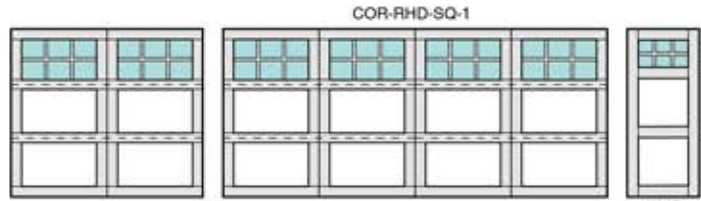

Coronado

RANCH HOUSE DOORS
SHD | Redefining the Entrance™

1527 POMONA ROAD
 CORONA, CA 92880
 O (951) 278-2884
 F (951) 278-2886

WASHINGTON OFFICE:
 O (360) 318-1319

© ALL MATERIAL IS COPYRIGHTED AND CANNOT BE TRANSFERRED TO A THIRD PARTY

DRAWINGS REPRESENT 16' X 7' DOUBLE AND 8' X 7' SINGLE DOORS. ALL DOORS DRAWN ARE 3 SECTIONS. MANY OTHER SIZES AVAILABLE. ALL DOORS THAT EXCEED 7' 0" TALL WILL BE 4 SECTIONS. FOR INFORMATION ON HOW MANY SECTIONS YOUR DOOR WILL BE, PLEASE CONTACT RANCH HOUSE DOORS.