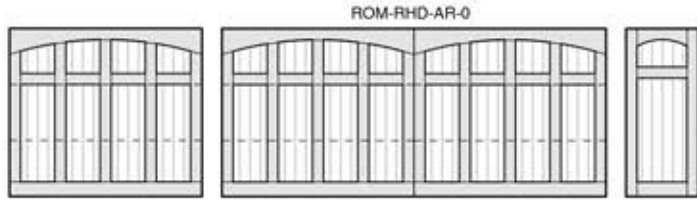

Romano

RANCH HOUSE DOORS
RHD | Redefining the Entrance™

1527 POMONA ROAD
 CORONA, CA 92880
 O (951) 278-2884
 F (951) 278-2886

WASHINGTON OFFICE:
 O (360) 318-1319

© ALL MATERIAL IS COPYRIGHTED AND CANNOT BE TRANSFERRED TO A THIRD PARTY. DRAWINGS REPRESENT 16' X 7' DOUBLE AND 8' X 7' SINGLE DOORS. ALL DOORS DRAWN ARE 3 SECTIONS. MANY OTHER SIZES AVAILABLE. ALL DOORS THAT EXCEED 7' 0" TALL WILL BE 4 SECTIONS. FOR INFORMATION ON HOW MANY SECTIONS YOUR DOOR WILL BE, PLEASE CONTACT RANCH HOUSE DOORS.