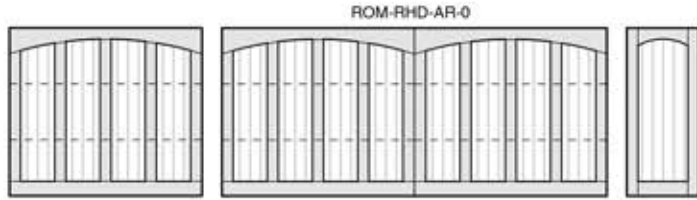

Romano

RANCH HOUSE DOORS
RHD | Redefining the Entrance™

1527 POMONA ROAD
 CORONA, CA 92880
 O (951) 278-2884
 F (951) 278-2886

WASHINGTON OFFICE:
 O (360) 318-1319

© ALL MATERIAL IS COPYRIGHTED AND CANNOT BE TRANSFERRED TO A THIRD PARTY. DRAWINGS REPRESENT 16' X 7' DOUBLE AND 8' X 7' SINGLE DOORS. ALL DOORS DRAWN ARE 3 SECTIONS. MANY OTHER SIZES AVAILABLE. ALL DOORS THAT EXCEED 7' 0" TALL WILL BE 4 SECTIONS. FOR INFORMATION ON HOW MANY SECTIONS YOUR DOOR WILL BE, PLEASE CONTACT RANCH HOUSE DOORS.