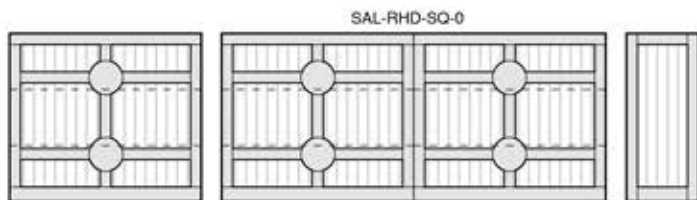

Salou

RANCH HOUSE DOORS
RHD | Redefining the Entrance™

1527 POMONA ROAD
 CORONA, CA 92880
 O (951) 278-2884
 F (951) 278-2886

WASHINGTON OFFICE:
 O (360) 318-1319

© ALL MATERIAL IS COPYRIGHTED AND CANNOT BE TRANSFERRED TO A THIRD PARTY. DRAWINGS REPRESENT 16' X 7' DOUBLE AND 8' X 7' SINGLE DOORS. ALL DOORS DRAWN ARE 3 SECTIONS. MANY OTHER SIZES AVAILABLE. ALL DOORS THAT EXCEED 7' 0" TALL WILL BE 4 SECTIONS. FOR INFORMATION ON HOW MANY SECTIONS YOUR DOOR WILL BE, PLEASE CONTACT RANCH HOUSE DOORS.