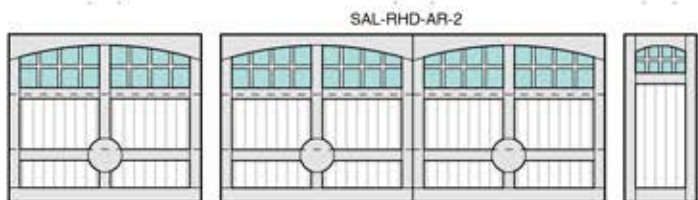

Salou

RANCH HOUSE DOORS
RHD | Redefining the Entrance™

1527 POMONA ROAD
 CORONA, CA 92880
 O (951) 278-2884
 F (951) 278-2886

WASHINGTON OFFICE:
 O (360) 318-1319

© ALL MATERIAL IS COPYRIGHTED AND CANNOT BE TRANSFERRED TO A THIRD PARTY. DRAWINGS REPRESENT 16' X 7' DOUBLE AND 8' X 7' SINGLE DOORS. ALL DOORS DRAWN ARE 3 SECTIONS. MANY OTHER SIZES AVAILABLE. ALL DOORS THAT EXCEED 7' 0" TALL WILL BE 4 SECTIONS. FOR INFORMATION ON HOW MANY SECTIONS YOUR DOOR WILL BE, PLEASE CONTACT RANCH HOUSE DOORS.