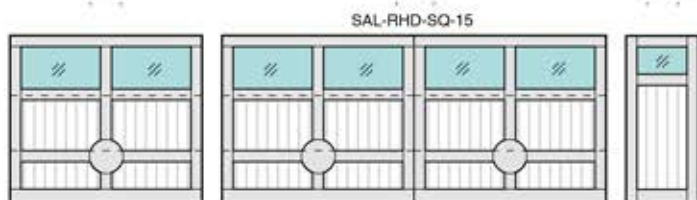

Salou

RANCH HOUSE DOORS
RHD | Redefining the Entrance™

1527 POMONA ROAD
 CORONA, CA 92880
 O (951) 278-2884
 F (951) 278-2886

WASHINGTON OFFICE:
 O (360) 318-1319

© ALL MATERIAL IS COPYRIGHTED AND CANNOT BE TRANSFERRED TO A THIRD PARTY. DRAWINGS REPRESENT 16' X 7' DOUBLE AND 8' X 7' SINGLE DOORS. ALL DOORS DRAWN ARE 3 SECTIONS. MANY OTHER SIZES AVAILABLE. ALL DOORS THAT EXCEED 7' 0" TALL WILL BE 4 SECTIONS. FOR INFORMATION ON HOW MANY SECTIONS YOUR DOOR WILL BE, PLEASE CONTACT RANCH HOUSE DOORS.