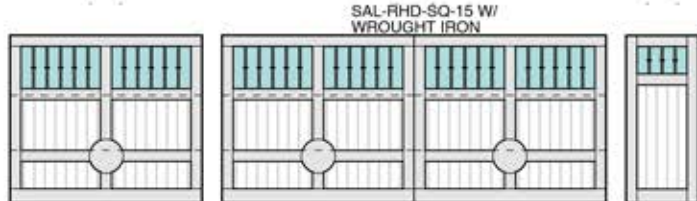

Salou

RANCH HOUSE DOORS
RHD | Redefining the Entrance™

1527 POMONA ROAD
 CORONA, CA 92880
 O (951) 278-2884
 F (951) 278-2886

WASHINGTON OFFICE:
 O (360) 318-1319

© ALL MATERIAL IS COPYRIGHTED AND CANNOT BE TRANSFERRED TO A THIRD PARTY. DRAWINGS REPRESENT 16' X 7' DOUBLE AND 8' X 7' SINGLE DOORS. ALL DOORS DRAWN ARE 3 SECTIONS. MANY OTHER SIZES AVAILABLE. ALL DOORS THAT EXCEED 7' 0" TALL WILL BE 4 SECTIONS. FOR INFORMATION ON HOW MANY SECTIONS YOUR DOOR WILL BE, PLEASE CONTACT RANCH HOUSE DOORS.