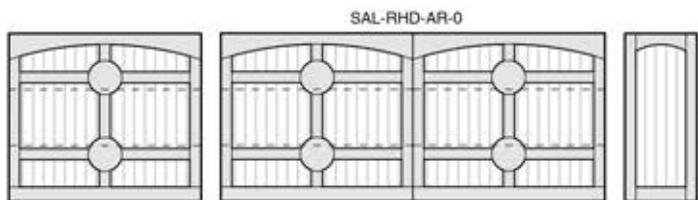

Salou

RANCH HOUSE DOORS
RHD | Redefining the Entrance™

1527 POMONA ROAD
 CORONA, CA 92880
 O (951) 278-2884
 F (951) 278-2886

WASHINGTON OFFICE:
 O (360) 318-1319

© ALL MATERIAL IS COPYRIGHTED AND CANNOT BE TRANSFERRED TO A THIRD PARTY. DRAWINGS REPRESENT 16' X 7' DOUBLE AND 8' X 7' SINGLE DOORS. ALL DOORS DRAWN ARE 3 SECTIONS. MANY OTHER SIZES AVAILABLE. ALL DOORS THAT EXCEED 7' 0" TALL WILL BE 4 SECTIONS. FOR INFORMATION ON HOW MANY SECTIONS YOUR DOOR WILL BE, PLEASE CONTACT RANCH HOUSE DOORS.