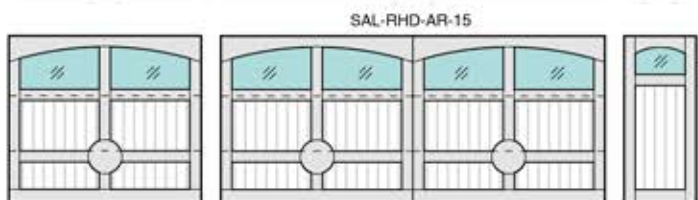

Salou

RANCH HOUSE DOORS
RHD | Redefining the Entrance™

1527 POMONA ROAD
 CORONA, CA 92880
 O (951) 278-2884
 F (951) 278-2886

WASHINGTON OFFICE:
 O (360) 318-1319

© ALL MATERIAL IS COPYRIGHTED AND CANNOT BE TRANSFERRED TO A THIRD PARTY. DRAWINGS REPRESENT 16' X 7' DOUBLE AND 8' X 7' SINGLE DOORS. ALL DOORS DRAWN ARE 3 SECTIONS. MANY OTHER SIZES AVAILABLE. ALL DOORS THAT EXCEED 7' 0" TALL WILL BE 4 SECTIONS. FOR INFORMATION ON HOW MANY SECTIONS YOUR DOOR WILL BE, PLEASE CONTACT RANCH HOUSE DOORS.