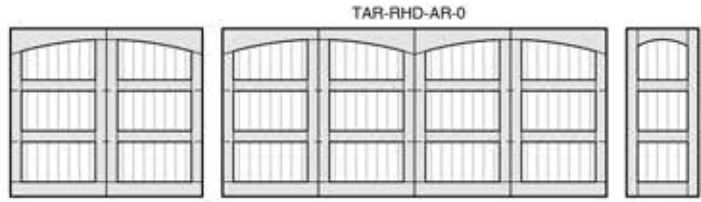

Tarragona

RANCH HOUSE DOORS
SHD | Redefining the Entrance™

1527 POMONA ROAD
 CORONA, CA 92880
 O (951) 278-2884
 F (951) 278-2886

WASHINGTON OFFICE:
 O (360) 318-1319

© ALL MATERIAL IS COPYRIGHTED AND CANNOT BE TRANSFERRED TO A THIRD PARTY
 DRAWINGS REPRESENT 16' X 7" DOUBLE AND 8' X 7" SINGLE DOORS. ALL DOORS DRAWN ARE 3 SECTIONS. MANY OTHER SIZES AVAILABLE. ALL DOORS THAT EXCEED 7' 0" TALL WILL BE 4 SECTIONS.
 FOR INFORMATION ON HOW MANY SECTIONS YOUR DOOR WILL BE, PLEASE CONTACT RANCH HOUSE DOORS.